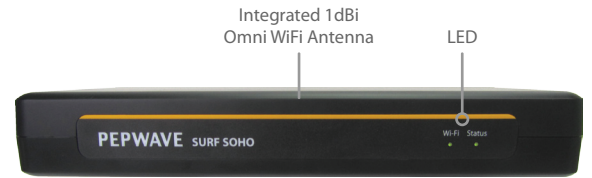

Specifications

MAX On-The-Go

WAN Interface	1x 10/100M Ethernet Port 1x USB Interface
LAN Interface	4x 10/100M Ethernet Ports 802.11b/g/n or 802.11a/n 300 Mbps Wi-Fi Access Point
Wi-Fi AP Operating Frequency	2412 – 2472 MHz or 5180 - 5825 MHz
Wi-Fi Antenna	Integrated 1dBi Omni Wi-Fi Antenna (Switchable to RP-SMA Connector for External Wi-Fi Antenna)
Power Input	Device: 10V – 24V DC AC Adapter: AC Input 100V – 240V, DC Output 12V
Power Consumption	13W (max.)
Dimension	4.6 x 9.5 x 1.5 inches 117 x 240 x 38 mm
Weight	0.79 pound 358 grams
Operating Temperature	-14° – 149°F -10° – 65°C
Humidity	15% – 95% (non-condensing)
Certifications	FCC, CE, RoHS
Warranty	1-Year Limited Warranty

For the most updated specifications, please refer to our website: <http://www.peplink.com/SURF-SOHO>.

Features

WAN

USB 4G / 3G Modem Support
Support for PPPoE, Static IP, DHCP
Support for Dynamic DNS services
WAN Link Health Check
Bandwidth Allowance Monitor

WAN Failover

Intelligent Failover

LAN

DHCP Server for LAN Clients
Extended DHCP Options
DHCP Reservation
DNS Proxy for LAN Clients

Complete VPN Solution

PepVPN
Site-to-Site VPN
256-bit AES Encryption
Pre-shared Key Authentication
Dynamic Routing
PPTP VPN Server

Networking

NAT and IP Forwarding
Static Routes
Port Forwarding
Many to One, One to One NAT
NAT Pool
SIP ALG, H.323 ALG
UPnP, NAT-PMP
WINS Server

Advanced QoS

Application Prioritization
Custom Application QoS

Security

Stateful Firewall
DoS Prevention

Device Management

Web Administrative Interface
Command Line Interface
InControl Cloud Management
Email Notification
Active Client & Session Lists
Bandwidth Usage Statistics
Syslog Service
SNMP v1, v2c and v3
Certification
FCC, CE, RoHS

Works With

And 150+ USB Modem from Worldwide Carriers

For a list of supported modems, please refer to our website: <http://www.peplink.com/SURF-SOHO>.

Product Ordering Information

Surf SOHO

Product Code	Description
SUS-SOHO	Professional-grade Wi-Fi router designed for home office, small business, and power users. Supports one Ethernet and one USB 4G LTE/3G WAN.

Order From <http://3Gstore.com/surfsoho>

3GSTORE

HELPING YOU STAY CONNECTED