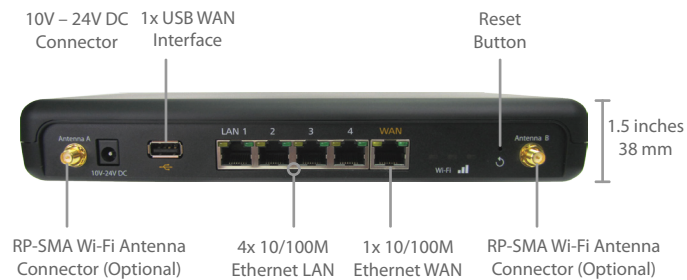

Specifications

MAX On-The-Go

WAN Interface	1x 10/100M Ethernet Port 1x USB Interface
LAN Interface	4x 10/100M Ethernet Ports 802.11b/g/n or 802.11a/n 300 Mbps Wi-Fi Access Point
Wi-Fi AP Operating Frequency	2412 – 2472 MHz or 5180 - 5825 MHz
Wi-Fi Antenna	Integrated 1dBi Omni Wi-Fi Antenna (Switchable to RP-SMA Connector for External Wi-Fi Antenna)
Power Input	Device: 10V – 24V DC AC Adapter: AC Input 100V – 240V, DC Output 12V
Power Consumption	13W (max.)
Dimension	4.6 x 9.5 x 1.5 inches 117 x 240 x 38 mm
Weight	0.79 pound 358 grams
Operating Temperature	-14° – 149°F -10° – 65°C
Humidity	15% – 95% (non-condensing)
Certifications	FCC, CE, RoHS
Warranty	1-Year Limited Warranty

For the most updated specifications, please refer to our website: <http://www.peplink.com/SURF-SOHO>.

Features

WAN

USB 4G / 3G Modem Support
Support for PPPoE, Static IP, DHCP
Support for Dynamic DNS services
WAN Link Health Check
Bandwidth Allowance Monitor

WAN Failover

Intelligent Failover

LAN

DHCP Server for LAN Clients
Extended DHCP Options
DHCP Reservation
DNS Proxy for LAN Clients

Complete VPN Solution

PepVPN
Site-to-Site VPN
256-bit AES Encryption
Pre-shared Key Authentication
Dynamic Routing
PPTP VPN Server

Networking

NAT and IP Forwarding
Static Routes
Port Forwarding
Many to One, One to One NAT
NAT Pool
SIP ALG, H.323 ALG
UPnP, NAT-PMP
WINS Server

Advanced QoS

Application Prioritization
Custom Application QoS

Security

Stateful Firewall
DoS Prevention

Device Management

Web Administrative Interface
Command Line Interface
InControl Cloud Management
Email Notification
Active Client & Session Lists
Bandwidth Usage Statistics
Syslog Service
SNMP v1, v2c and v3
Certification
FCC, CE, RoHS

Works With

And 150+ USB Modem from Worldwide Carriers

For a list of supported modems, please refer to our website: <http://www.peplink.com/SURF-SOHO>.

Product Ordering Information

Surf SOHO

Product Code	Description
SUS-SOHO	Professional-grade Wi-Fi router designed for home office, small business, and power users. Supports one Ethernet and one USB 4G LTE/3G WAN.

Order From <http://3Gstore.com/surfsoho>

3GSTORE

HELPING YOU STAY CONNECTED